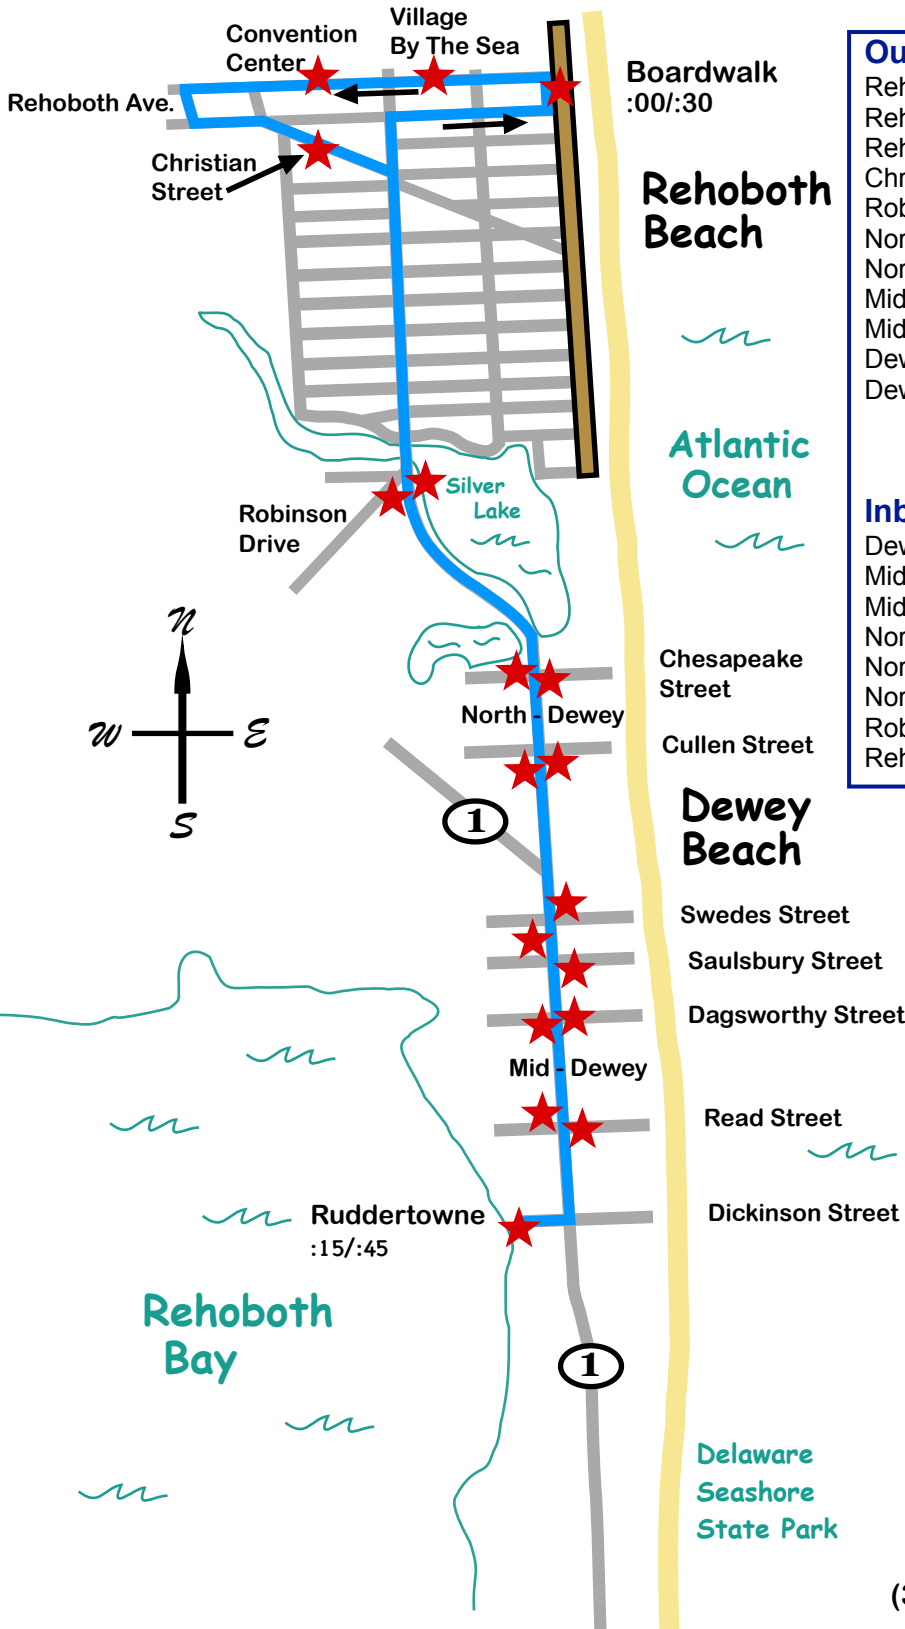

# JOLLY TROLLEY ROUTE MAP & SCHEDULE

Memorial Day Weekend to Labor Day Weekend

High Frequency Peak Times | Roundtrip & Online Tickets Available

One Way Tickets: \$4 Adults & \$2 Children (5 years & under)

Daily 3:00pm to 11:00pm!

\*Schedule may change due to conditions. See Homepage for current schedule

Outbound Stops - Traffic Permitting	
Rehoboth Ave. at the Boardwalk	:00 / :30
Rehoboth Ave. at Village by the Sea	:01 / :31
Rehoboth Ave. at Convention Center	:02 / :32
Christian St.	:03 / :33
Robinson Drive	:05 / :35
North Dewey Beach at Chesapeake St.	:07 / :37
North Dewey Beach at Cullen St.	:08 / :38
Mid-Dewey Beach at Saulsbury St.	:09 / :39
Mid-Dewey Beach at Dagsworthy St.	:10 / :40
Dewey Beach at Read St.	:11 / :41
Dewey Beach at Dickinson St.	:15 / :45

Inbound Stops - Traffic Permitting	
Dewey Beach at Read St.	:16 / :46
Mid-Dewey Beach at Dagsworthy St.	:17 / :47
Mid-Dewey Beach at Saulsbury St.	:18 / :48
North Dewey Beach at Swede St.	:19 / :49
North Dewey Beach at Cullen St.	:20 / :50
North Dewey Beach at Chesapeake St.	:21 / :51
Robinson Drive	:23 / :53
Rehoboth Ave at the Boardwalk	:00 / :30

Look for our bright yellow Stop Signs!