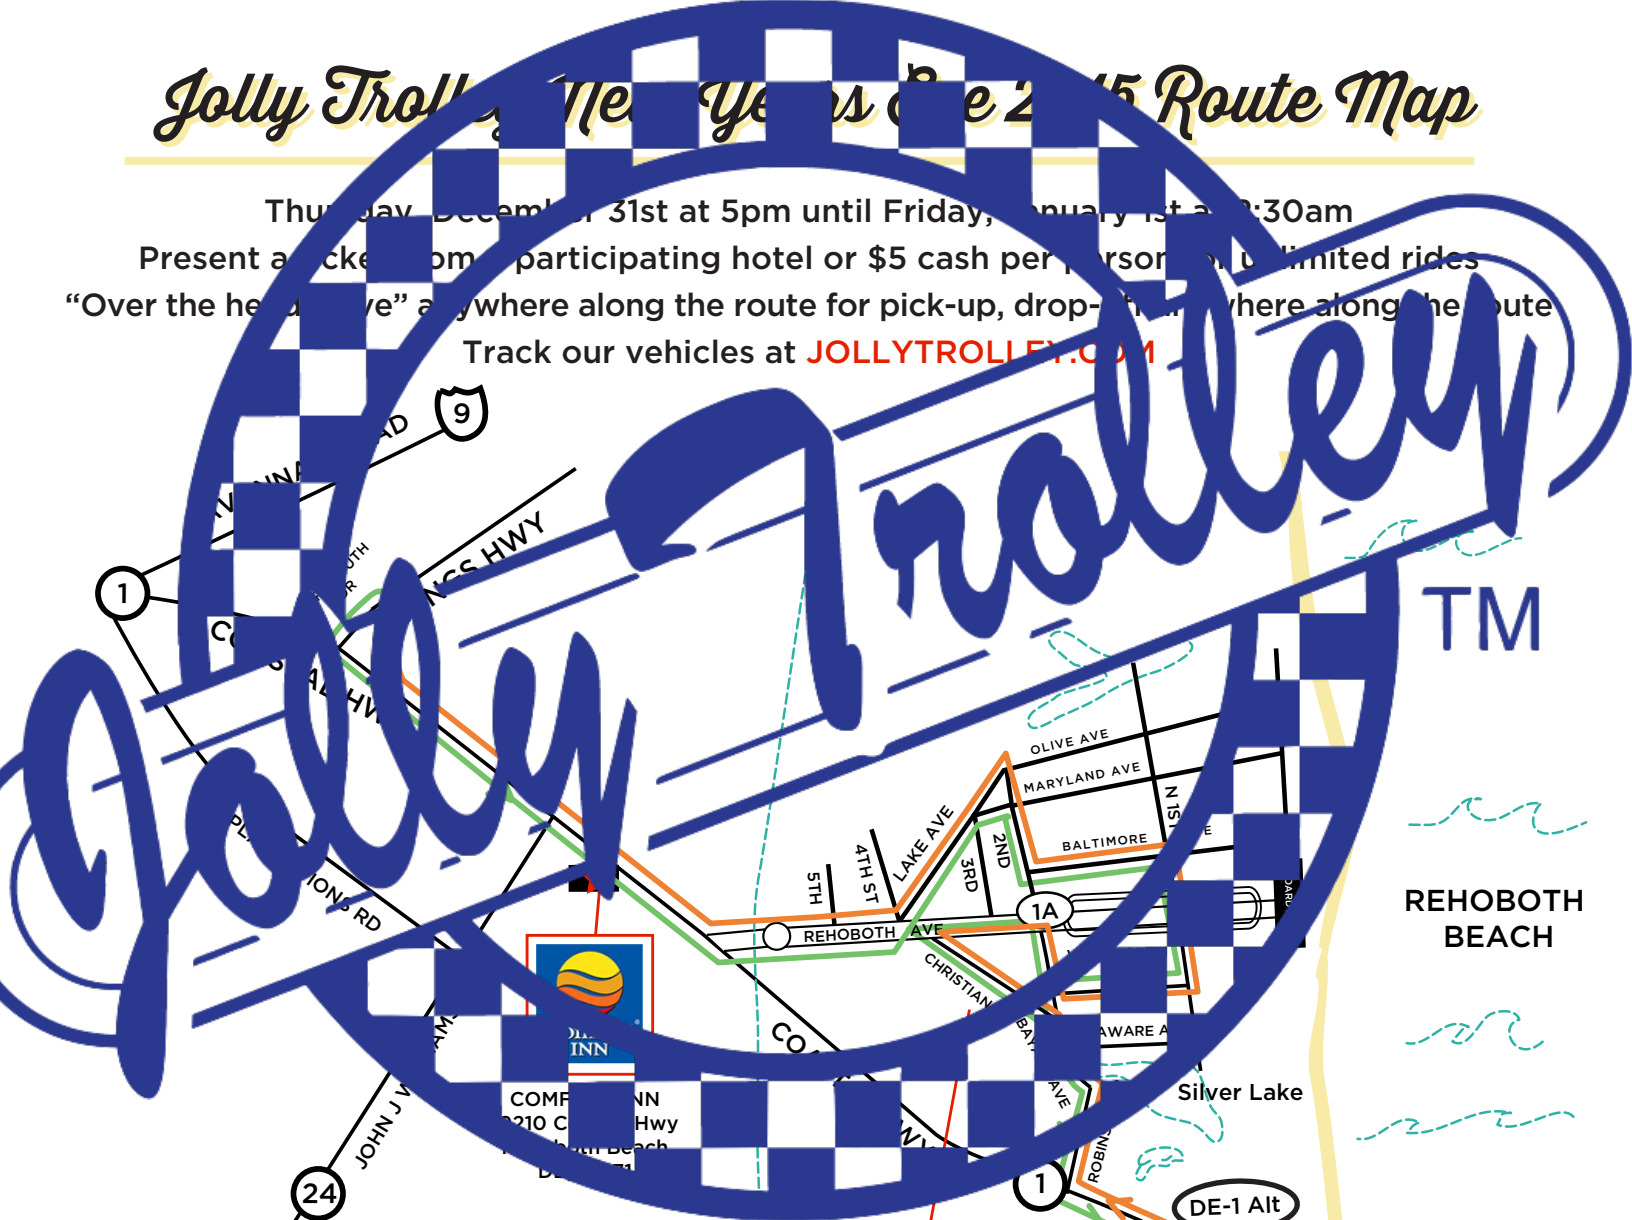

Jolly Trolley New Years Eve 2015 Route Map

Thursday, December 31st at 5pm until Friday, January 1st at 2:30am

Present a ticket from participating hotel or \$5 cash per person for unlimited rides

"Over the hedges" anywhere along the route for pick-up, drop-off anywhere along the route

Track our vehicles at JOLLYTROLLEY.COM

The Jolly Trolley NYE 2016 Route is Under Construction!
~ Updated Route Details are coming soon ~

TOWARDS DEWEY BEACH

— INBOUND ROUTE

— OUTBOUND ROUTE